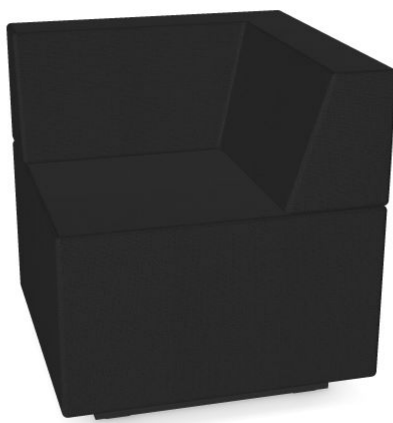

JAZZ Chill Out angular,

Kods: PSGA106-L01L01

Cena ar PVN: 476.98 €

Cena bez PVN: 394 €

Pouf with angular backrest (600x600, H=250). Base - black painted metal.

Nosaukums	Vērtība
Zīmols	Narbutas
Width	600
Backrest	Angular
Copy colour	Custom
Seat colour material family	Step step melange
Seat colour	L01 - Black
Backrest colour material family	Step Step melange
Backrest colour	L01 - Black