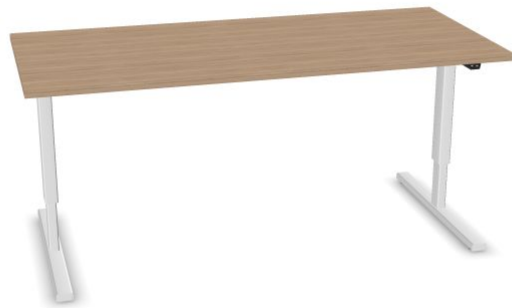

EASY. Desktop colour - /

Kods: PDZT147-E2IBA-

Cena ar PVN: 633.80 €

Cena bez PVN: 524 €

Telescopic frame with adjustable electric legs for 1200-1800mm desktops

| Nosaukums | Vērtība |
|-----------------------|-------------------------|
| Zīmols | Narbutas |
| Leg columns | 2 |
| Dimensions | 1800x800 |
| Desktop | Plain |
| Desktop colour | D2 - Amber oak melamine |
| Frame and leg colour | E - White |
| Metal feet | I |
| Power plug | EU - European standard |
| Button | BA - Black |
| Anti-collision sensor | With |