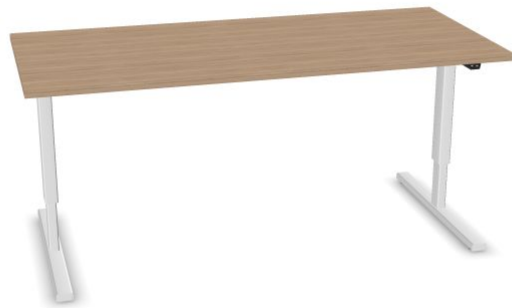

EASY. Desktop colour - /

Kods: PDZT147-E2IBA-

Cena ar PVN: 633.80 €

Cena bez PVN: 524 €

Telescopic frame with adjustable electric legs for 1200-1800mm desktops

Nosaukums	Vērtība
Zīmols	Narbutas
Leg columns	2
Dimensions	1800x800
Desktop	Plain
Desktop colour	D2 - Amber oak melamine
Frame and leg colour	E - White
Metal feet	I
Power plug	EU - European standard
Button	BA - Black
Anti-collision sensor	With