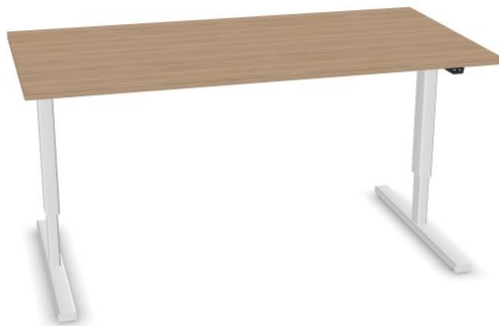

EASY. Desktop colour - /

Kods: PDZT147-E2IBA-

Cena ar PVN: 696.96 €

Cena bez PVN: 576 €

Telescopic frame with adjustable electric legs for 1200-1800mm desktops

Nosaukums	Vērtība
Zīmols	Narbutas
Leg columns	2
Dimensions	1600x800
Desktop	Plain
Desktop colour	D2 - Amber oak melamine
Frame and leg colour	E - White
Metal feet	I
Power plug	EU - European standard
Button	BA - Black
Anti-collision sensor	With